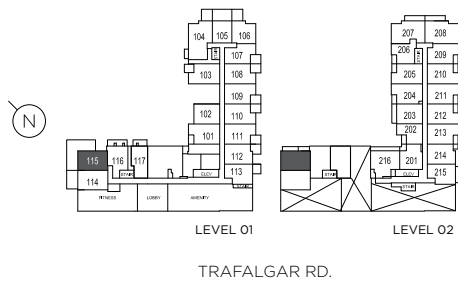

UWSC / Two Storey Collection

LIBERTY 1300 SQFT

Patio 90 SQFT

UWSC / Two Storey Collection

PRINCE 1335 SQFT

Patio 125 SQFT

UWSC / Two Storey Collection

SPRING 1390 SQFT

Patio 640 SQFT / Balcony 1 & 2 (L2) 125 SQFT (TOTAL COMBINED AREA)

UWSC / Two Storey Collection

WOOSTER 1395 SQFT

Patio 240 SQFT