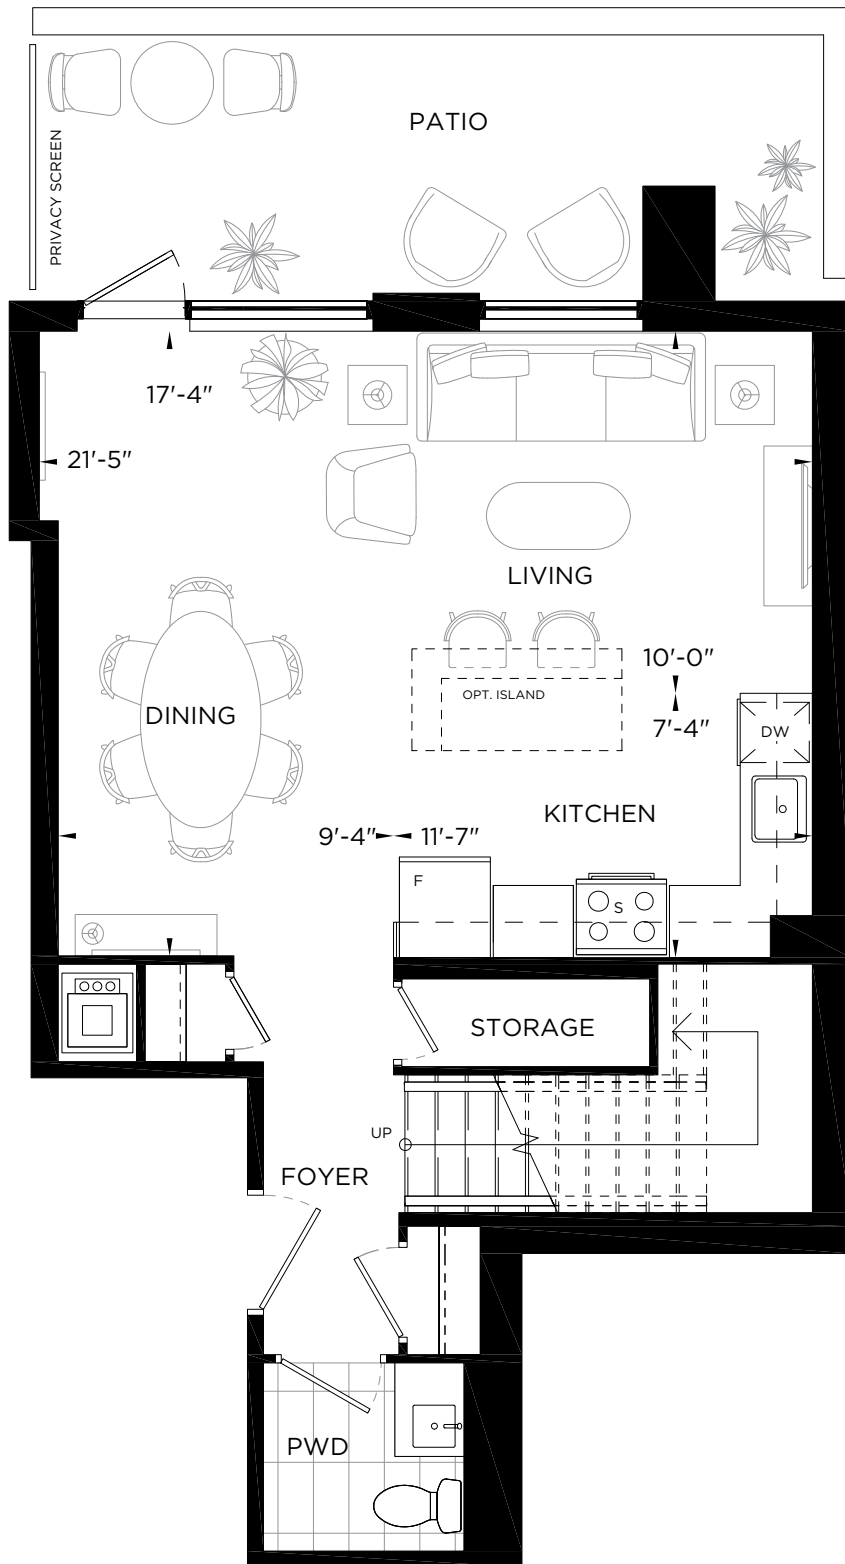

UWSC / Two Storey Collection

LIBERTY 1300 SQFT

Patio 90 SQFT

UWSC / Two Storey Collection

PRINCE 1335 SQFT

Patio 125 SQFT

UWSC / Two Storey Collection

SPRING 1390 SQFT

Patio 640 SQFT / Balcony 1 & 2 (L2) 125 SQFT (TOTAL COMBINED AREA)

UWSC / Two Storey Collection

WOOSTER 1395 SQFT

Patio 240 SQFT