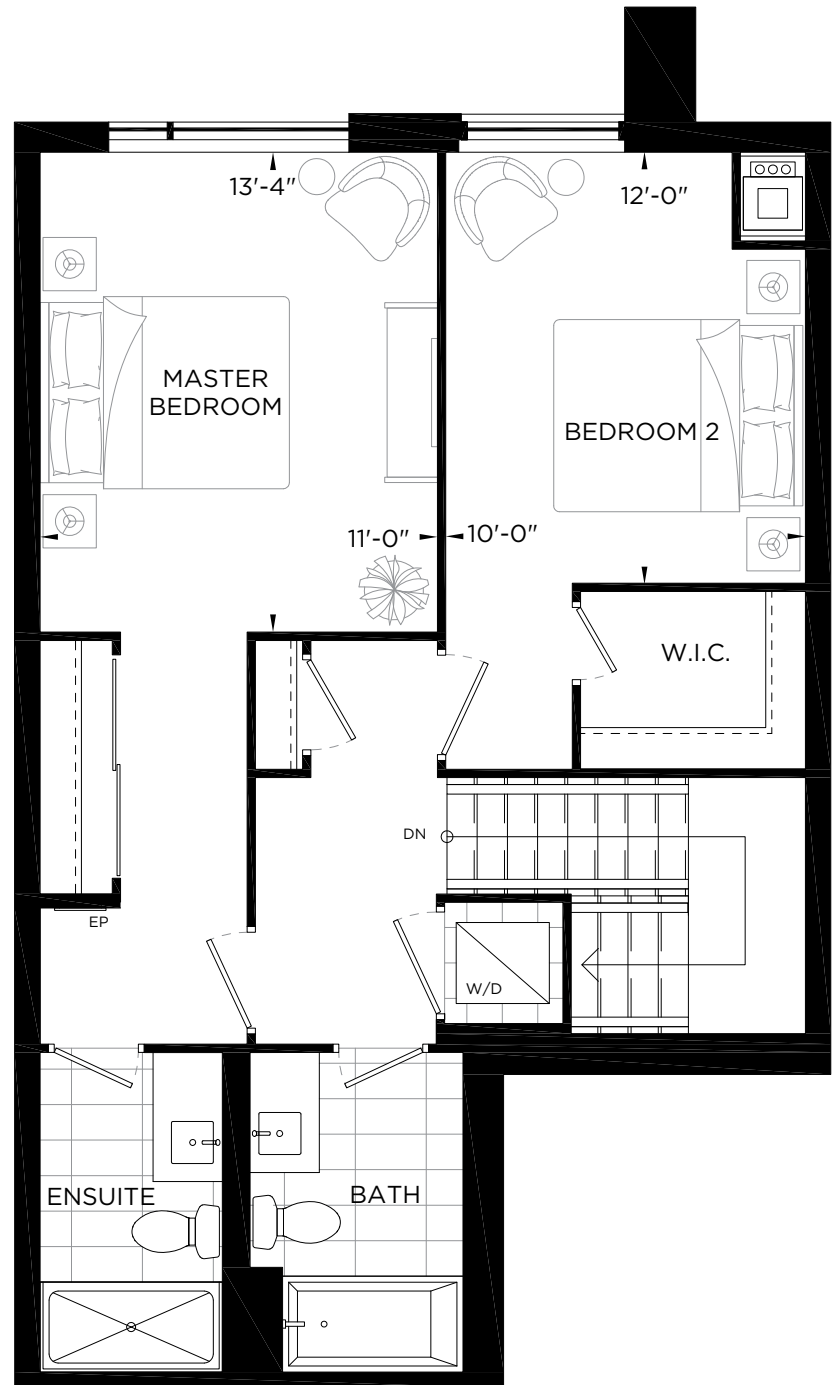

TWO STOREY PLANS

Ground level two-storey homes ideally balanced for urban living. No compromise on size, space or outdoor living. These thoughtfully designed homes are yours to entertain in, relax in and enjoy carefree, maintenance free living. Welcome Home.

UWSC / Two Storey Collection

LIBERTY 1300 SQFT

Patio 90 SQFT

UWSC / Two Storey Collection

PRINCE 1335 SQFT

Patio 125 SQFT

UWSC / Two Storey Collection

SPRING 1390 SQFT

Patio 640 SQFT / Balcony 1 & 2 (L2) 125 SQFT (TOTAL COMBINED AREA)

UWSC / Two Storey Collection

WOOSTER 1395 SQFT

Patio 240 SQFT