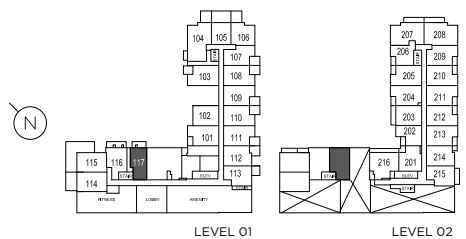

TWO STOREY PLANS

Ground level two-storey homes ideally balanced for urban living. No compromise on size, space or outdoor living. These thoughtfully designed homes are yours to entertain in, relax in and enjoy carefree, maintenance free living. Welcome Home.

UWSC / Two Storey Collection

LIBERTY 1300 SQFT

Patio 90 SQFT

UWSC / Two Storey Collection

PRINCE 1335 SQFT

Patio 125 SQFT

UWSC / Two Storey Collection

SPRING 1390 SQFT

Patio 640 SQFT / Balcony 1 & 2 (L2) 125 SQFT (TOTAL COMBINED AREA)

UWSC / Two Storey Collection

WOOSTER 1395 SQFT

Patio 240 SQFT