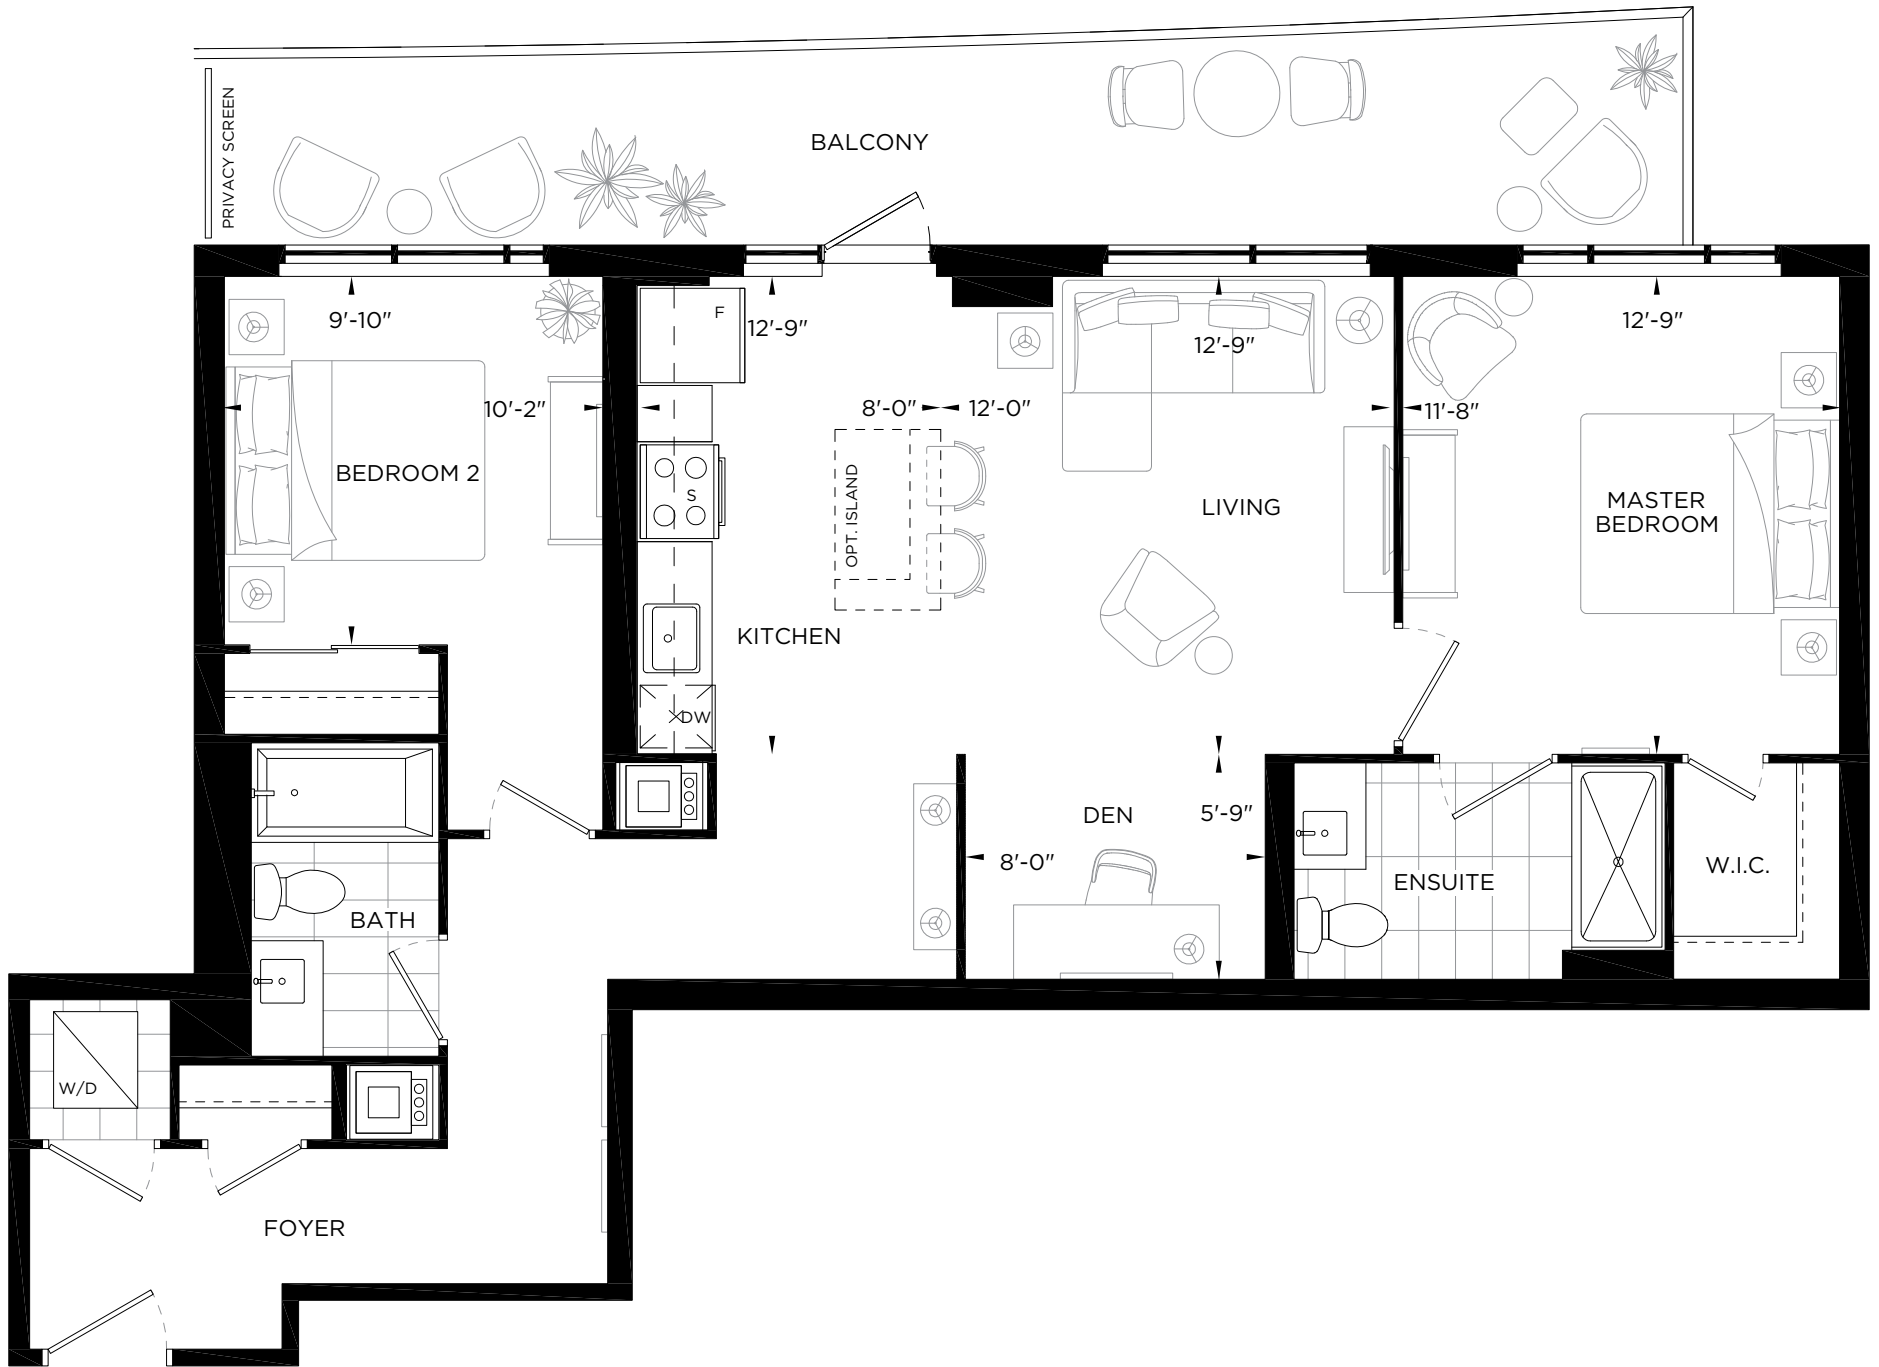

TWO BEDROOM+DEN PLANS

Even more room to live, play and entertain, indoors and out.

UWSC / Two Bedroom + Den Collection

CANAL 1,050 SQFT

Balcony (L13-14) 200 SQFT / BARRIER FREE

Plans and specifications are subject to change without notice. Actual usable floor space may vary from stated floor area. Furniture is for illustration purposes only. Features identified as "optional" or "Opt" are additional cost. E & O. E.